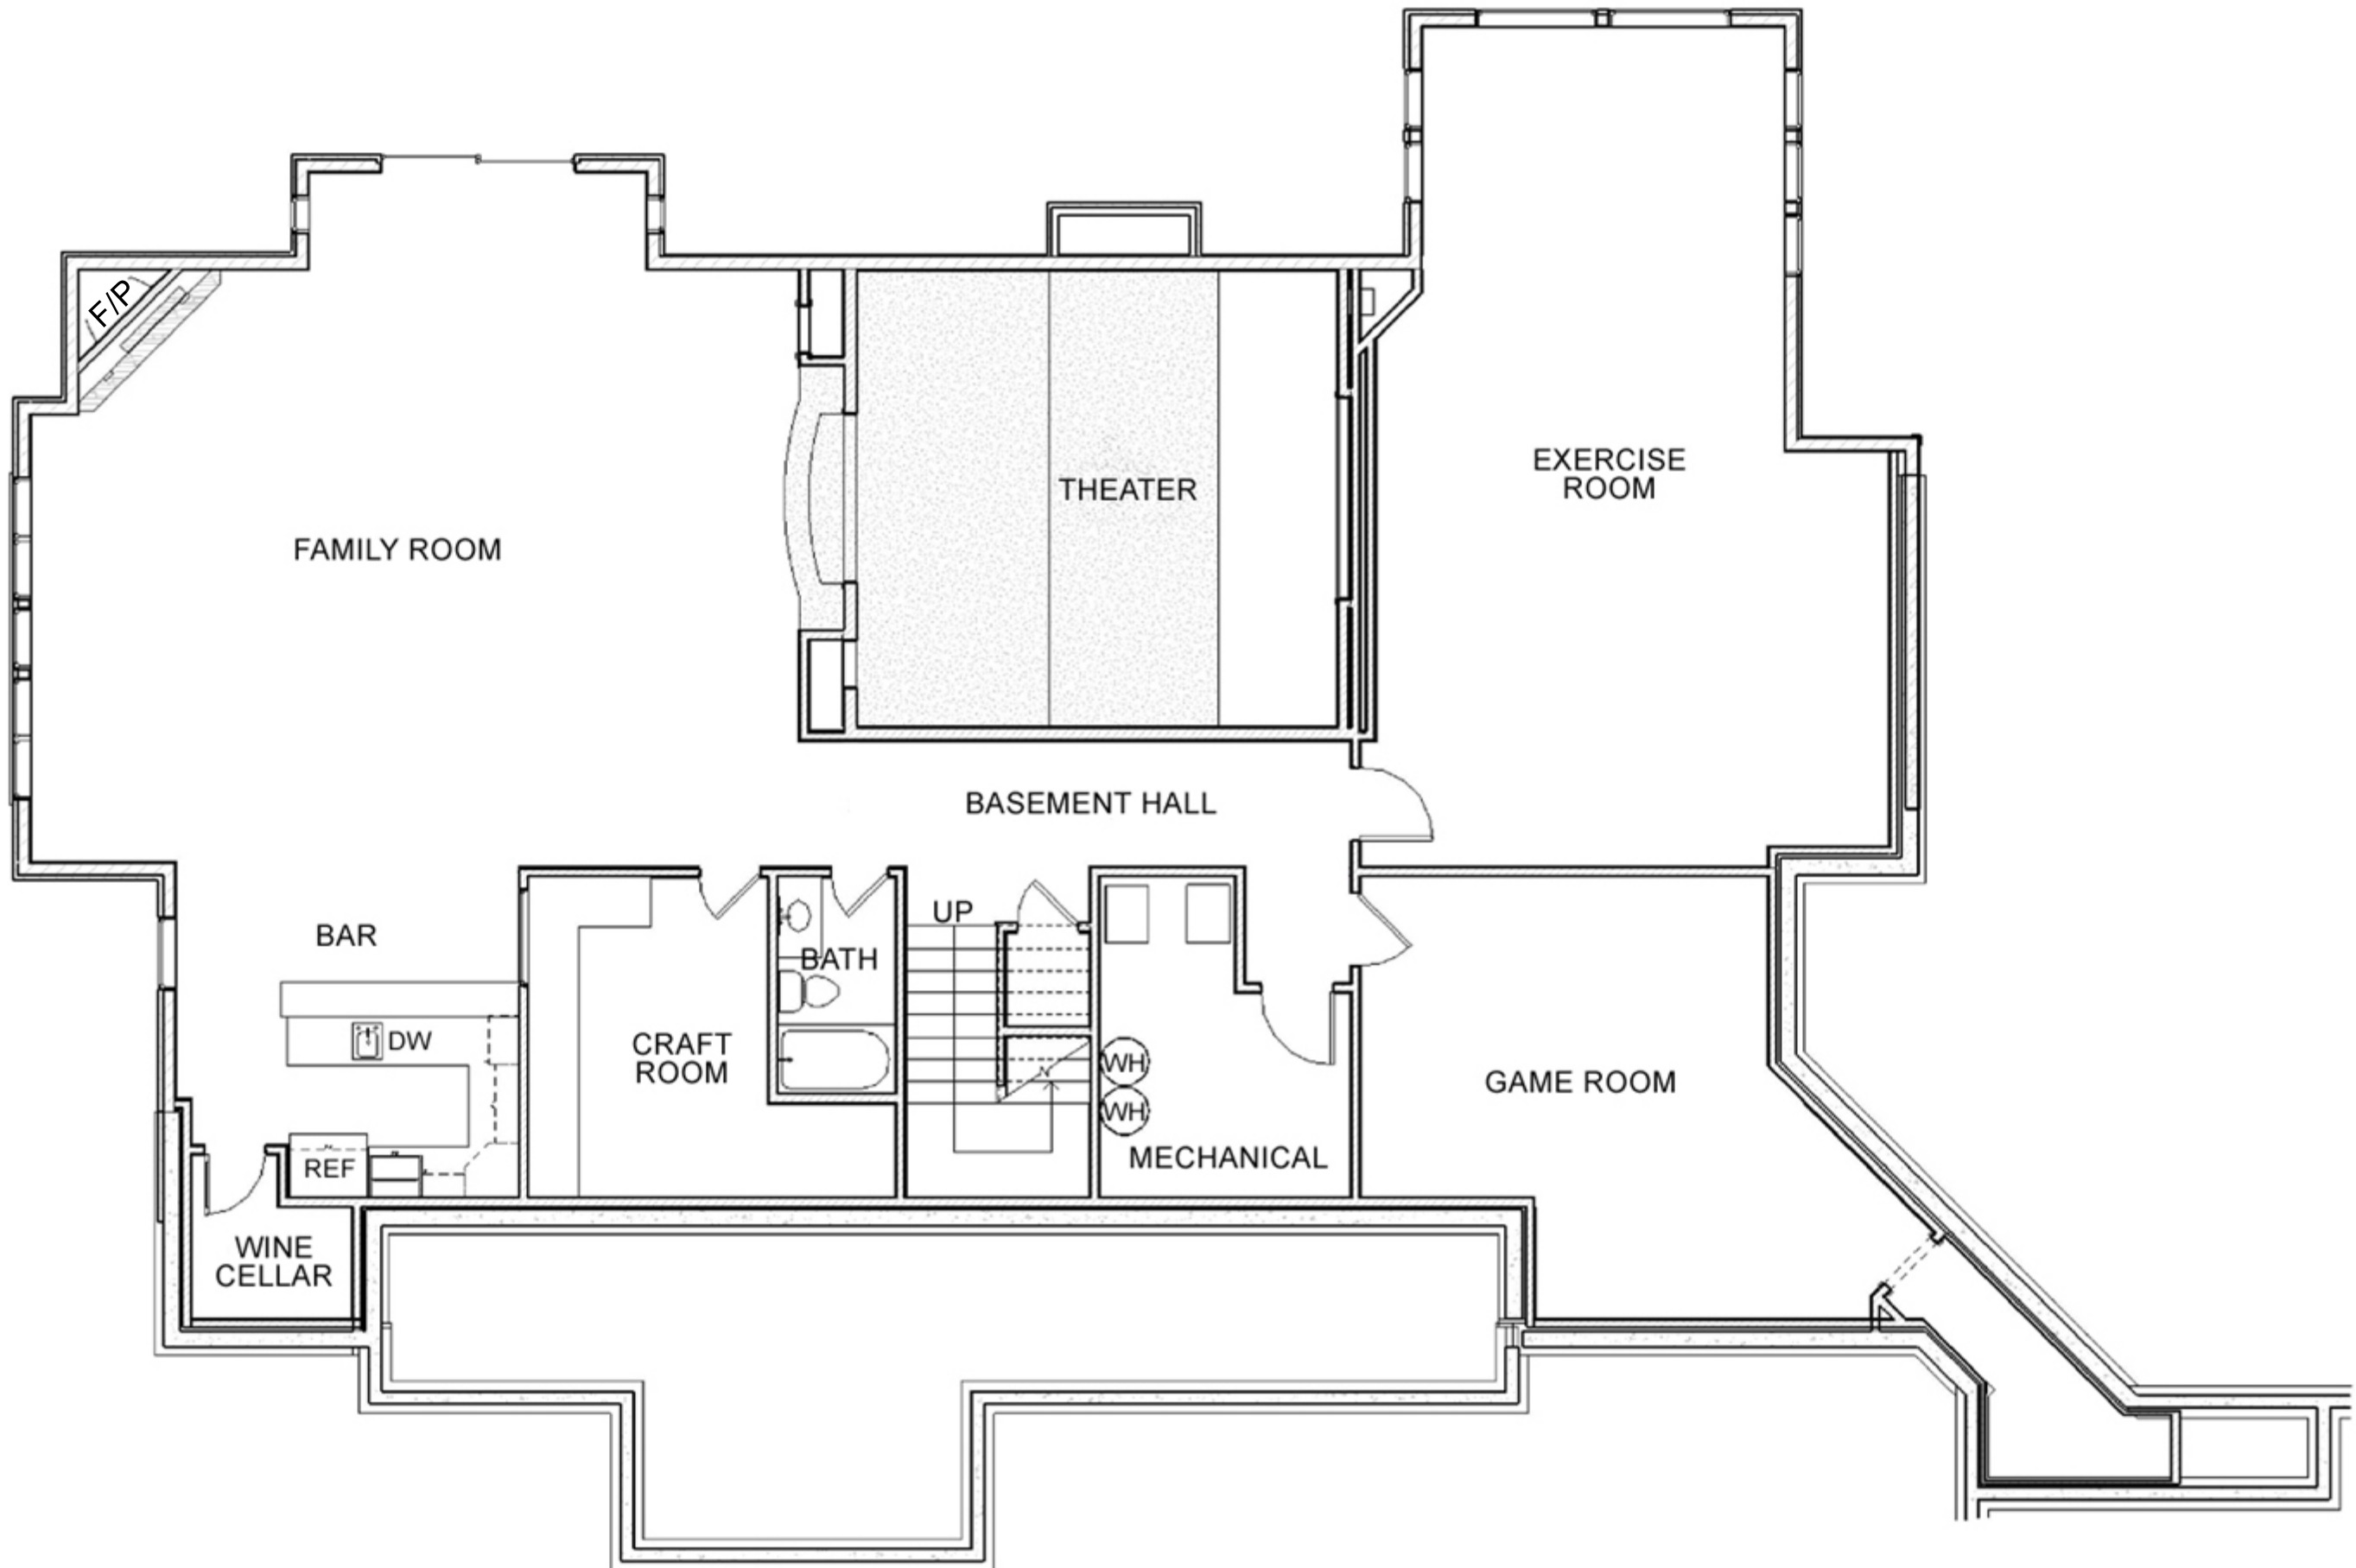

F/P

FAMILY ROOM

THEATER

EXERCISE ROOM

BASEMENT HALL

BAR

DW

CRAFT ROOM

BATH

UP

WH

WH

MECHANICAL

GAME ROOM

WINE CELLAR

REF